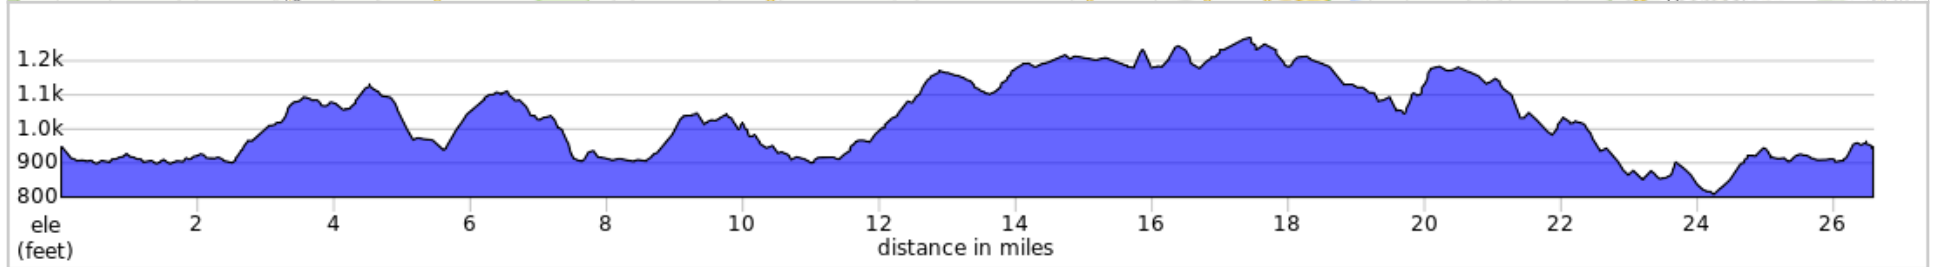

# 2020 TdF Litchfield Hills

2020 TdF Litchfield Hills

Num	Dist	Prev	Type	Note	Next
1.	0.0	0.0	📍	Start of route	0.0
2.	0.0	0.0	<i>i</i>	White Memorial	0.0
3.	0.0	0.0	↻	Sharp R	0.4
4.	0.4	0.4	←	L	0.1
5.	0.5	0.1	→	R onto Whites Wood Road	0.3
6.	0.8	0.3	↗	Keep R onto Whites Wood Road	0.6
7.	1.4	0.6	←	L	0.2
8.	1.6	0.2	→	R onto Whites Wood Road	1.0
9.	2.6	1.0	↑	Continue onto Alain White Rd	1.8
10.	4.3	1.8	↑	Continue onto CT-61 S	0.2
11.	4.5	0.2	←	L onto CT-109 E	0.2

4.5 miles. +292/-117 feet

Num	Dist	Prev	Type	Note	Next
22.	10.2	0.2	←	L onto Russell St	0.5
23.	10.7	0.5	→	Slight R onto Whites Wood Rd	0.3
24.	11.1	0.3	→	R onto Constitution Way	0.5
25.	11.6	0.5	→	R onto US-202 E	0.0
26.	11.6	0.0	→	R onto Milton Rd	0.3
27.	11.9	0.3	→	R onto Beach St	1.9
28.	13.8	1.9	<i>i</i>	Meadowridge Farm	1.9
29.	15.6	1.9	→	R onto Town Hill Rd	0.2
30.	15.9	0.2	<i>i</i>	Thorncrest Farm & Milk House Chocolates	0.2
31.	16.1	0.2	→	R onto Beach St	0.2
32.	16.2	0.2	↑	Continue onto Ives Rd	0.1

6.2 miles. +407/-177 feet

Num	Dist	Prev	Type	Note	Next
12.	4.7	0.2	↑	Continue onto East Street, CT 109	1.0
13.	5.6	1.0	↙	Sharp L onto Litchfield Road, CT 63	0.7
14.	6.4	0.7	<i>i</i>	White Flower Farms	2.9
15.	9.3	2.9	←	Sharp L onto Old South Rd	0.1
16.	9.3	0.1	→	R onto Westover St	0.1
17.	9.4	0.1	→	R onto Meadow St	0.3
18.	9.8	0.3	←	L onto Woodruff St	0.2
19.	9.9	0.2	↑	Continue onto Woodruff Ln	0.1
20.	10.0	0.1	<i>i</i>	Litchfield Farm Fresh Market	0.1
21.	10.1	0.1	→	R onto Woodruff St	0.2

5.5 miles. +325/-420 feet

Num	Dist	Prev	Type	Note	Next
33.	16.3	0.1	<i>i</i>	Miranda Vineyard	0.7
34.	17.0	0.7	←	L onto Crossman Rd	0.5
35.	17.5	0.5	←	L onto Newcomb Rd	0.1
36.	17.5	0.1	→	R onto Goodhouse Rd	2.0
37.	19.5	2.0	→	R onto Milton Rd	1.0
38.	20.5	1.0	←	L onto Maple St	-0.0
39.	20.5	-0.0	<i>i</i>	Bunnell Farm	0.6
40.	21.1	0.6	→	R onto Litwin Road	0.8
41.	21.9	0.8	←	L	0.1
42.	21.9	0.1	↙	Slight L onto Cathole Road	2.2
43.	24.1	2.2	←	L onto Bantam Road, US 202	0.6