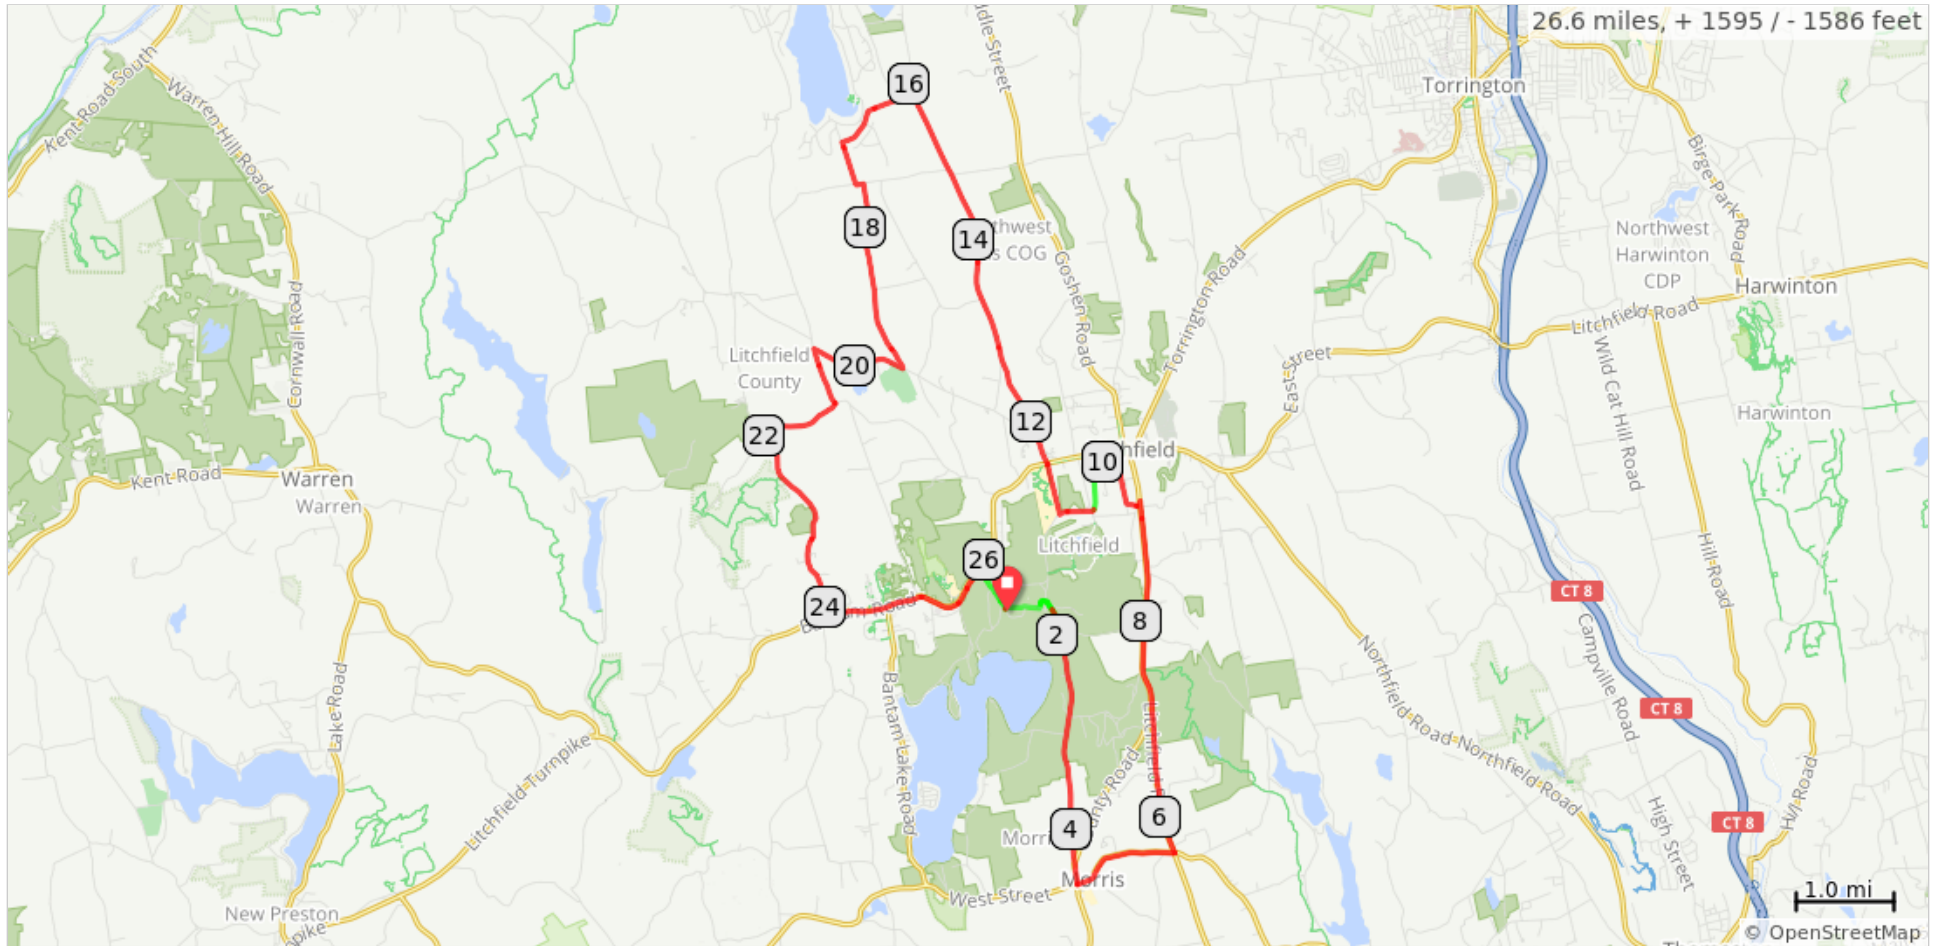

# 2020 TdF Litchfield Hills

2020 TdF Litchfield Hills

Num	Dist	Prev	Type	Note	Next
1.	0.0	0.0	📍	Start of route	0.0
2.	0.0	0.0	<i>i</i>	White Memorial	0.0
3.	0.0	0.0	↻	Sharp R	0.4
4.	0.4	0.4	←	L	0.1
5.	0.5	0.1	→	R onto Whites Wood Road	0.3
6.	0.8	0.3	↗	Keep R onto Whites Wood Road	0.6
7.	1.4	0.6	←	L	0.2
8.	1.6	0.2	→	R onto Whites Wood Road	1.0
9.	2.6	1.0	↑	Continue onto Alain White Rd	1.8
10.	4.3	1.8	↑	Continue onto CT-61 S	0.2
11.	4.5	0.2	←	L onto CT-109 E	0.2

4.5 miles. +292/-117 feet

Num	Dist	Prev	Type	Note	Next
22.	10.2	0.2	←	L onto Russell St	0.5
23.	10.7	0.5	→	Slight R onto Whites Wood Rd	0.3
24.	11.1	0.3	→	R onto Constitution Way	0.5
25.	11.6	0.5	→	R onto US-202 E	0.0
26.	11.6	0.0	→	R onto Milton Rd	0.3
27.	11.9	0.3	→	R onto Beach St	1.9
28.	13.8	1.9	<i>i</i>	Meadowridge Farm	1.9
29.	15.6	1.9	→	R onto Town Hill Rd	0.2
30.	15.9	0.2	<i>i</i>	Thorncrest Farm & Milk House Chocolates	0.2
31.	16.1	0.2	→	R onto Beach St	0.2
32.	16.2	0.2	↑	Continue onto Ives Rd	0.1

6.2 miles. +407/-177 feet

Num	Dist	Prev	Type	Note	Next
12.	4.7	0.2	↑	Continue onto East Street, CT 109	1.0
13.	5.6	1.0	↙	Sharp L onto Litchfield Road, CT 63	0.7
14.	6.4	0.7	<i>i</i>	White Flower Farms	2.9
15.	9.3	2.9	←	Sharp L onto Old South Rd	0.1
16.	9.3	0.1	→	R onto Westover St	0.1
17.	9.4	0.1	→	R onto Meadow St	0.3
18.	9.8	0.3	←	L onto Woodruff St	0.2
19.	9.9	0.2	↑	Continue onto Woodruff Ln	0.1
20.	10.0	0.1	<i>i</i>	Litchfield Farm Fresh Market	0.1
21.	10.1	0.1	→	R onto Woodruff St	0.2

7.9 miles. +305/-720 feet

Num	Dist	Prev	Type	Note	Next
44.	24.7	0.6	<i>i</i>	Arethusa Farm Dairy	0.0
45.	24.7	0.0	<i>i</i>	Brierwood Nurseries	1.3
46.	26.0	1.3	➔	R onto Bissell Rd	0.0
47.	26.0	0.0	➔	R onto Whitehall Rd	0.5
48.	26.6	0.5	➔	R	0.0
49.	26.6	0.0	<i>i</i>	White Memorial	0.0
50.	26.6	0.0	📍	End of route	0.0